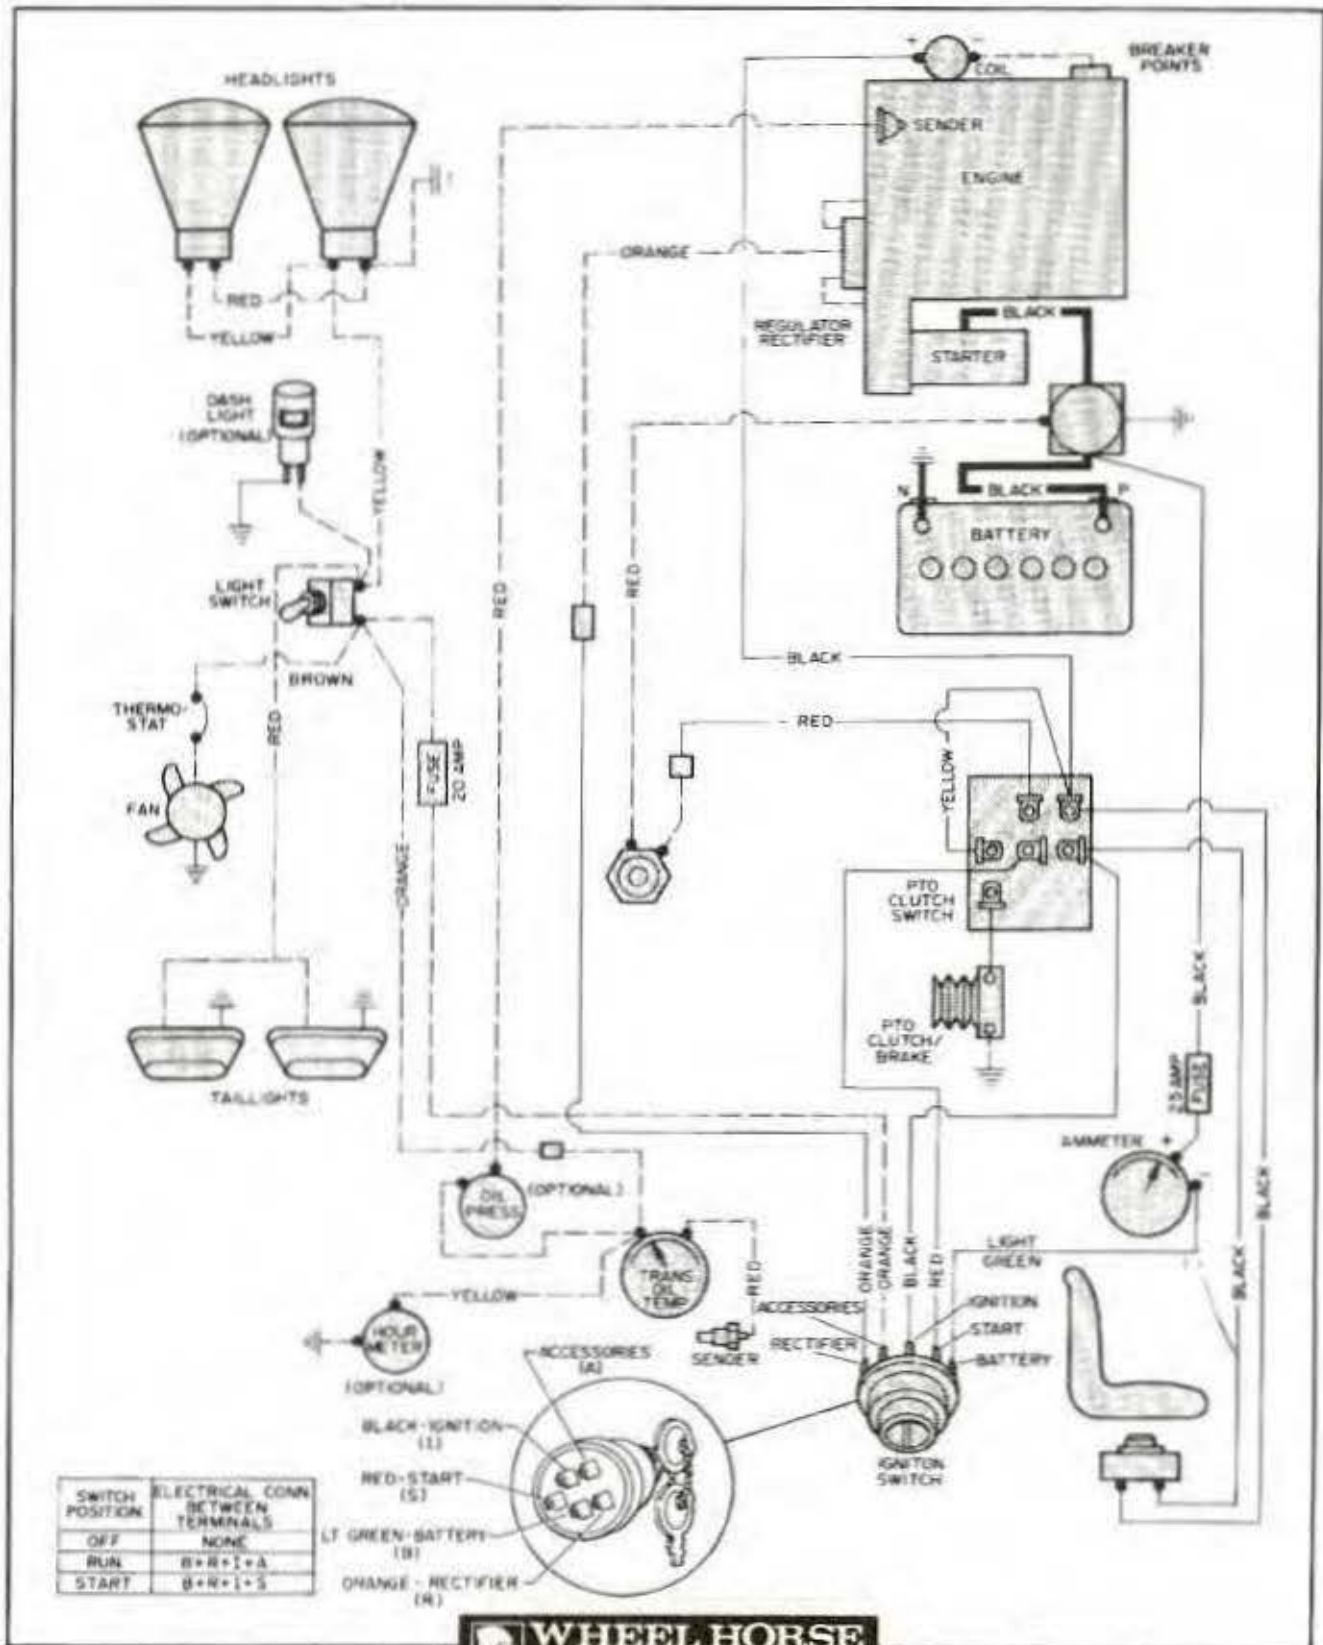

# WIRING DIAGRAM - D-160

**WHEEL HORSE**  
lawn & garden tractors